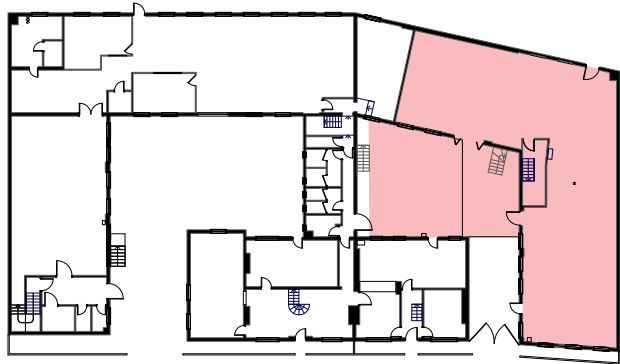

STUDIO 5
 Height 3.40m
 Area 232m²

DAY LIGHT
 STUDIO
 Height 3.80m
 Area 107m²

cove

Ground Floor

Studio 5 & Daylight

Area 340m²